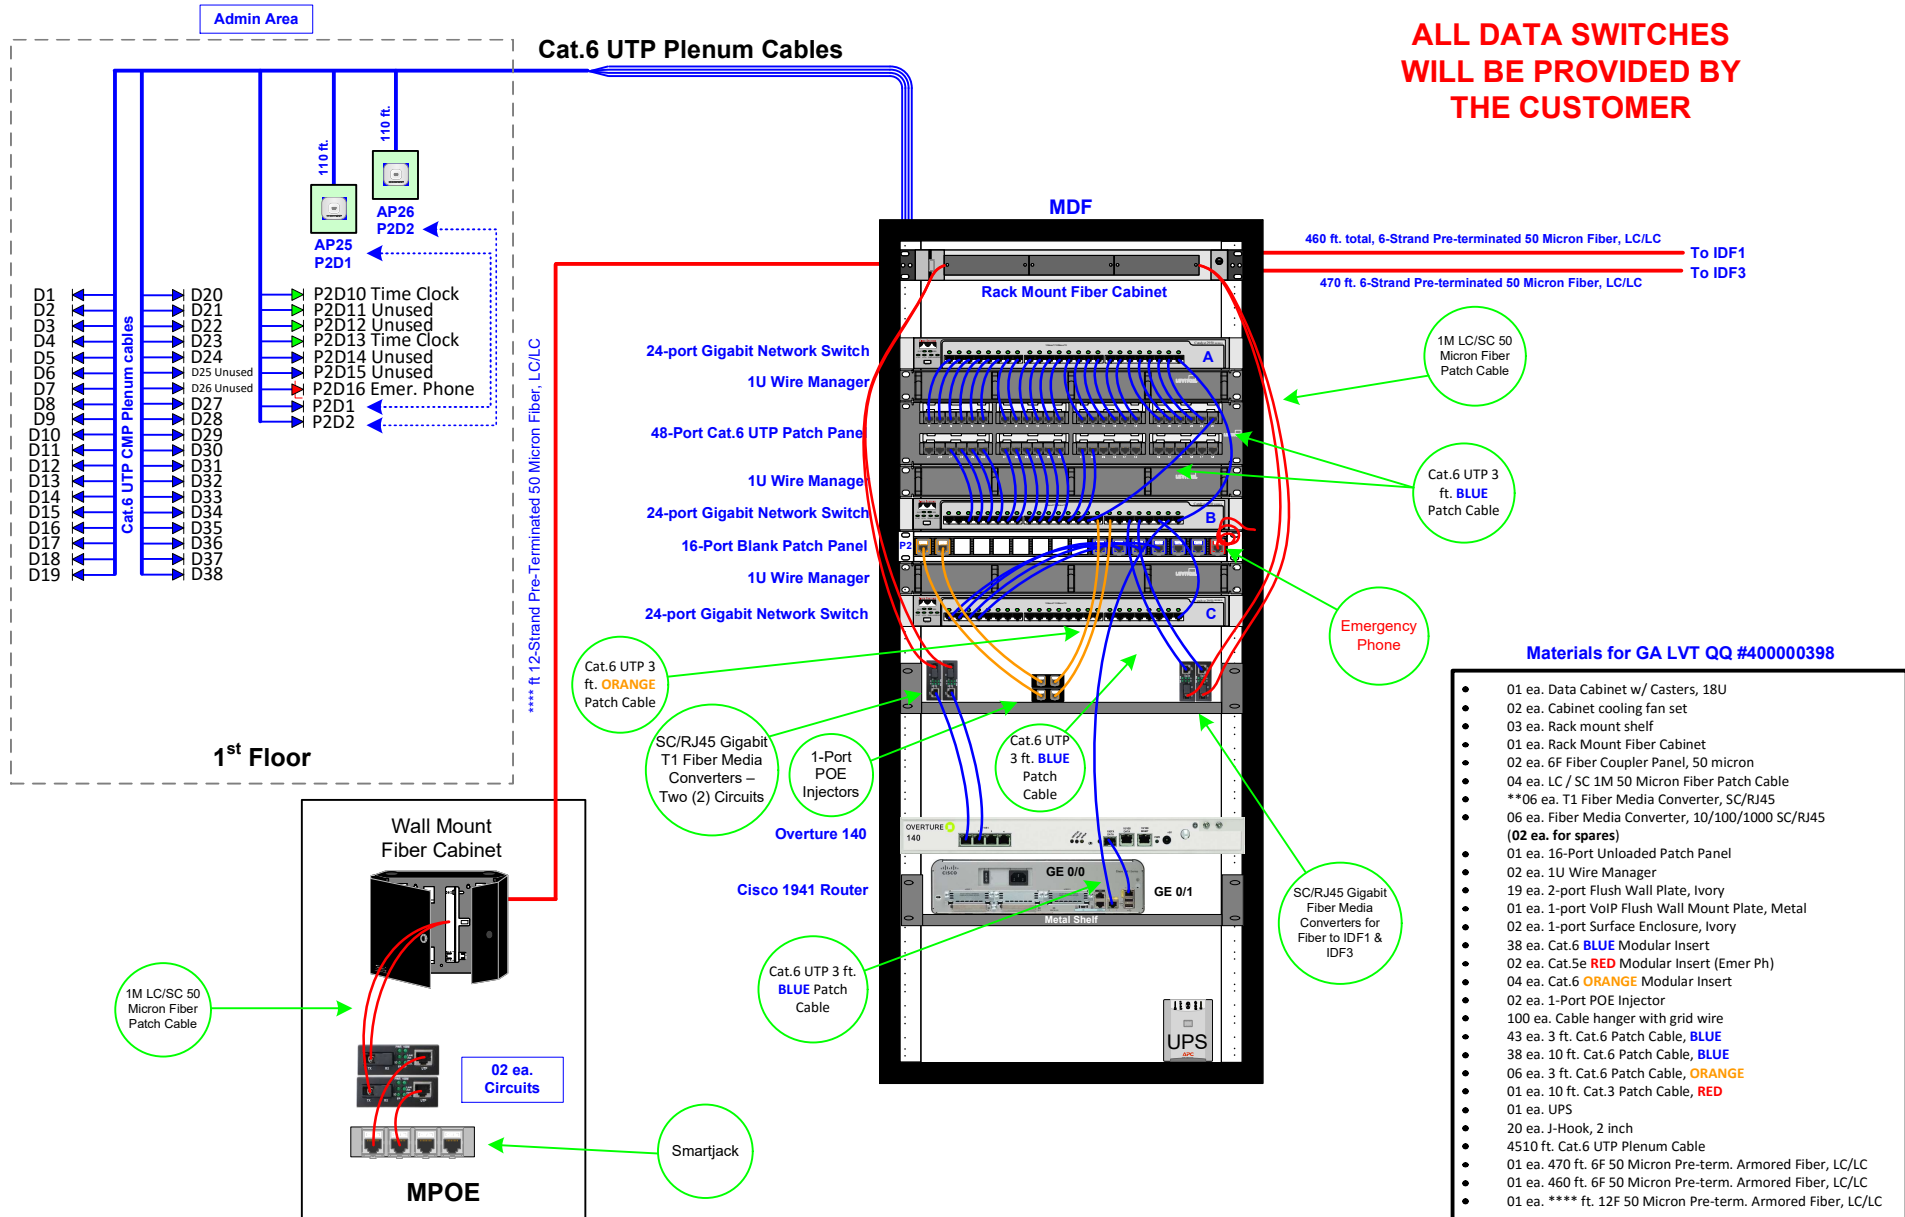

- Access Point
- Wall/Pole Mount Cabinet
- Existing Data Drop
- Special Data Drop (Time Clock, Kiosk, Projector, etc.)
- New Data Drop (Add)
- Fiber Termination to Machine Control Board

ALL DATA SWITCHES  
WILL BE PROVIDED BY  
THE CUSTOMER